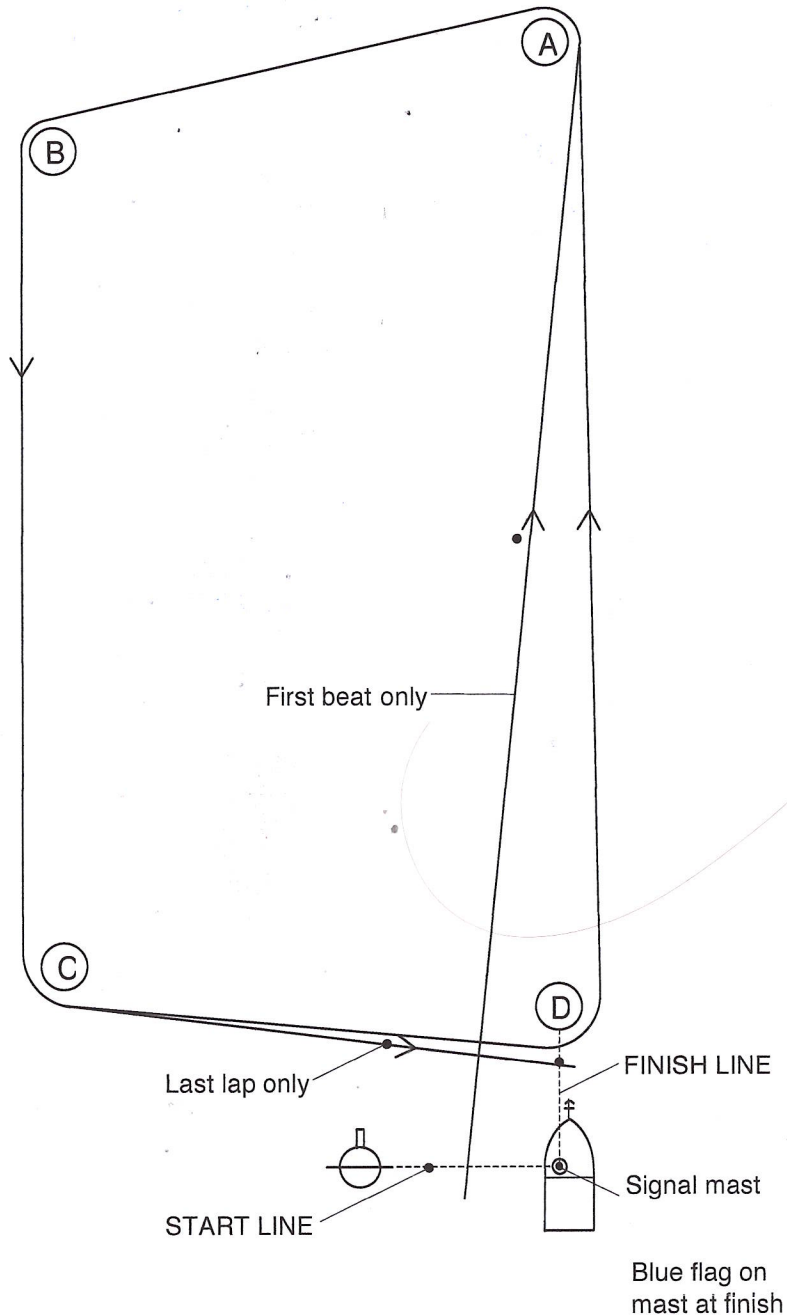

BRIEFING, SCHEDULE OF RACES, COURSE, WARNING SIGNAL

Briefing: 10.10 (3 sound signals) Clubhouse

Intended Schedule of Races

2 b.t.b. races a.m., lunch, 3 b.t.b. races p.m.

First warning signal 11.00

A B C and D are yellow, moveable, inflatable, cylindrical marks

On first beat D is not a mark of the course

1 lap = Leaving marks: A B C D to port in that order

Ignore all fixed club marks

No. of laps displayed on committee boat at preparatory signal

Ignore all fixed club marks

Symbol = Pink plastic spherical buoy with mast & 'D'

There is no IDM

Starting sequence 5,4,1,0 mins

Warning signal: Main fleet: Topper Pennant

Discards: 5,4,3, races: 1 2,1 races: 0

Other rules as RRS 2021 -24 & IBRSC SIs

REGATTA FLEET Coloured ribbon pennant on mast head of each Topper Regatta Fleet Warning at Main Fleet start Regatta Fleet Warning: Flag R Regatta Fleet 1 lap only Regatta Fleet First 4 races only maximum

Prize-giving: (4 sound signals) approx. 40 mins after last finish Clubhouse

Blue flag on mast at finish